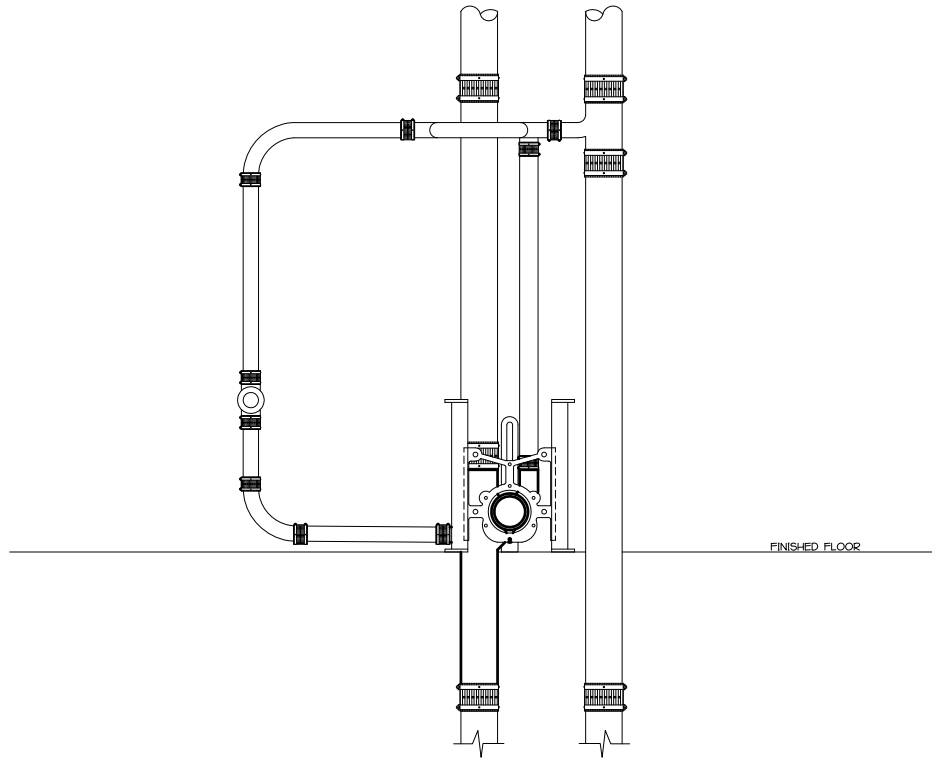

PLAN VIEW

ELEVATION

CHARLOTTE PIPE STARTER FITTING EZS 700R  
4x28 THREADED RIGHT HAND -- A INLET 0", B INLET 8-1/2"  
WITH EZS 22 SUPPORT FRAME

**EZS 700R**  
WALL MOUNT BACK  
OUTLET APPLICATION